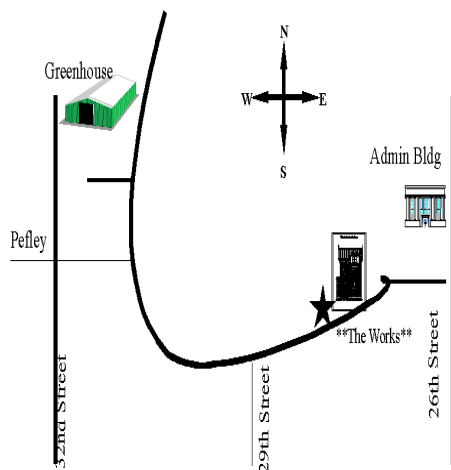

DIRECTIONS

The Works is located on the campus of the Parsons State Hospital and Training Center, Parsons, Kansas, on the South Side of the Campus.

From Main Street

North on 32nd, 26th or 29th Streets

FROM 32ND STREET

Turn right at Pefley. When you come the Yield sign, turn right go about 1/4 mile around the "circle drive". We are located on the left in the Victorian House.

FROM 29TH STREET

Turn right when you enter the campus, follow around the "circle drive" - The Works is the Victorian House on your left.

FROM 26TH STREET

Turn left onto the PSH&TC Campus, Go one block, turn left and follow the "circle drive".

The Works is the first Victorian House on your right.

PRODUCTS

Grandparent
Angels

Home Decor

Christmas Items