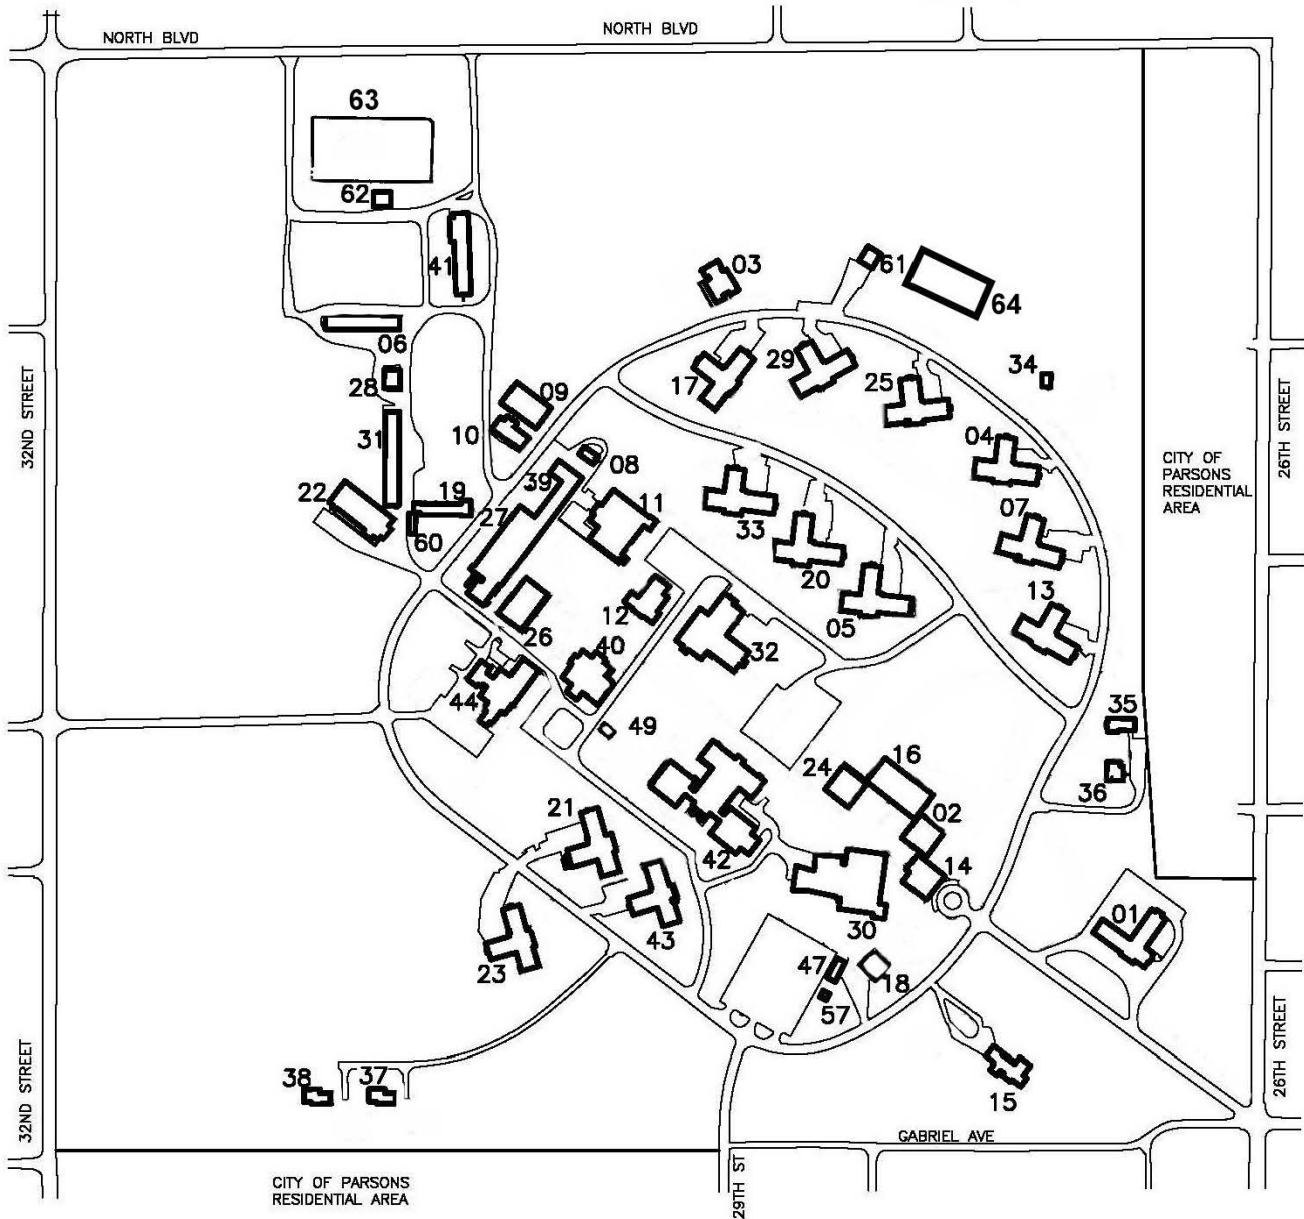

Parsons State Hospital & Training Center – 2601 Gabriel – Parsons, KS 67357

01	ADMINISTRATION BLDG	14	COORDINATION CENTER	27	MAINTENANCE SHOPS	40	VOCATIONAL TRAINING
02	O.T. BUILDING	15	SUPERINTENDANT RES.	28	PAINT SHOP	41	STORAGE BUILDING
03	CHILD CARE CENTER	16	EDUCATION BLDG	29	PINE COTTAGE	42	UCCD/HOSPITAL
04	ASH COTTAGE	17	ELM COTTAGE	30	RECREATION BLDG	43	WILLOW COTTAGE
05	ASPEN COTTAGE	18	THE WORKS	31	LONG GARAGES	44	WALNUT (KSU BLDG)
06	BARN - GROUNDS	19	GREENHOUSE	32	RESEARCH	47	THE WORKS STORAGE BLDG
07	BIRCH COTTAGE	20	HICKORY COTTAGE	33	SPRUCE COTTAGE	49	STORAGE BUILDING
08	MAINTENANCE SHOP	21	HOLLY COTTAGE	34	SHELTER HOUSE	57	SHED-ANIMAL/PETTING ZOO
09	BUTLER BUILDING	22	LAUNDRY	35	STAFF HOUSE EAST NORTH	60	GREENHOUSE STORAGE
10	CARPENTER SHOP	23	MAPLE COTTAGE	36	STAFF HOUSE EAST SOUTH	61	HORSE BARN
11	CAFETERIA	24	PROJECT ALTERNATIVE	37	STAFF HOUSE SOUTH EAST	62	ARENA SHELTER HOUSE
12	CHESTNUT BUILDING	25	OAK COTTAGE	38	STAFF HOUSE SOUTH WEST	63	OUTDOOR ARENA
13	CEDAR COTTAGE	26	ENERGY CENTER	39	STOREROOM	64	INDOOR ARENA